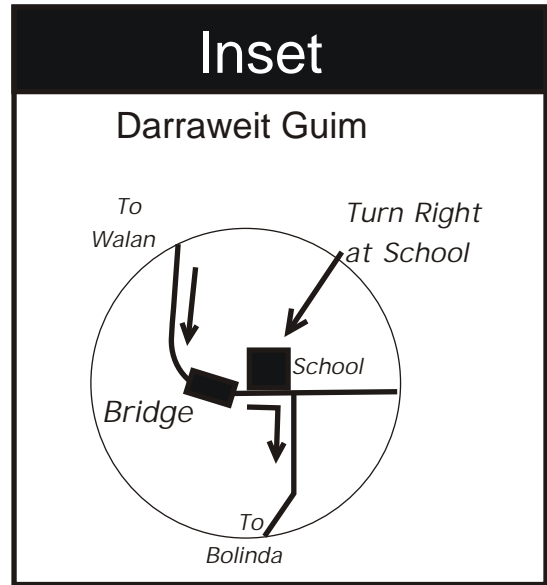

Field Location
 Quails Rd, Darraweit Guim
 2.1Km from Bolinda Rd Intersection
 Melway Map Ref 425 G3

DIRECTIONS

IF COMING FROM MELBOURNE:

From Walan turn left at Darraweit Guim-Romsey turn off. From this intersection drive 8.6km and turn left into Darraweit Valley Rd. After 1.5km cross bridge into Darraweit Guim township, note school on left and turn right into Bolinda Rd. From this intersection drive 7.7km and turn left into Quails Rd. Drive 2.1km to field entrance gate on right.

IF COMING FROM SUNBURY:

From the Melbourne to Sunbury Rd take the Melbourne to Lancefield turn off and drive 19km to Bolinda. At Bolinda turn right into Darraweit-Guim Bolinda Rd. From this intersection drive 7.7km and veer right into Quails Rd. Drive 2.1km to field entrance gate on right